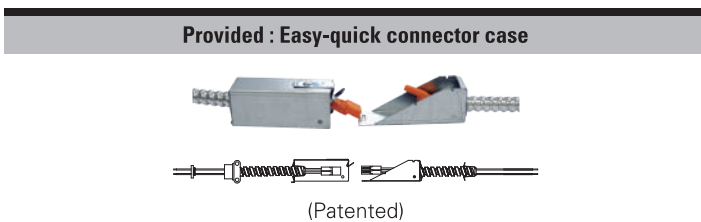

Listing

- CSA-us & cETL
- Energy star Approved & Listed
- State of california Title 24
- Wet location

Warranty

- 5years of lamp life.

ORDERING INFORMATION

Module	Wattage/Color Settings		CRI	Reflector Finish		Trim		Baffle Finish		Options	
	Watts	CCT		WH	HC	WH	HC	WH	B	M610	EM
MCLC6-LCT-20 6" Non-IC, 10W~20W	Low	10W	8 80	WH	White	WH	White	WH	White	M610 Assembled Frame-kit 	EM Emergency battery backup
	Med	15W	9 90	HC	Haze Clear	HC	Haze Clear	B	Black		
	High	20W				B	Black	BL	Black Lens		
MCLC6-LCT-30 6" Non-IC, 15W~30W	Low	15W				CL	Clear Lens				
	Med	20W									
	High	30W									

*3-Way Lumen & 5-Way CCT Changes

*Consult with factory for custom finishes