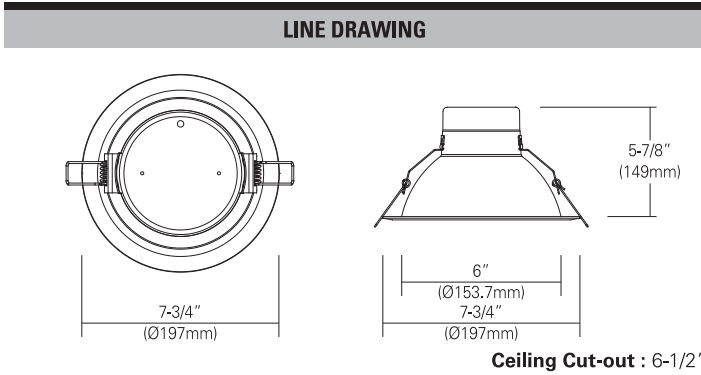

MCLC6-LCT

6" NON-IC, Commercial Downlight

10W~20W & 15W~30W LED, 120V ~ 277V Input

Catalog #		Type
Project		Date
Prepared by		

* All trims are rated for damp location, and regressed lens trims are for wet location listed.
* Wide beam reflector is standard. Also available in other beam in reflector.(consult with factory)

SPECIFICATION				
LED Quantity	1EA			
Input Voltage	120V ~ 277V AC			
Wattage (Typ)	10 W	15 W	20 W	30 W
Lumen (Typ)	900	1,350	1,800	2,700
Efficacy (LPW)	90 lm/W	90 lm/W	90 lm/W	90 lm/W
Beam Angle	65°			
CRI (Typical)	80, 90			
Color (+/-5%)	2700K, 3000K, 3500K, 4000K, 5000K			
Dimming	0-10V Dimming			